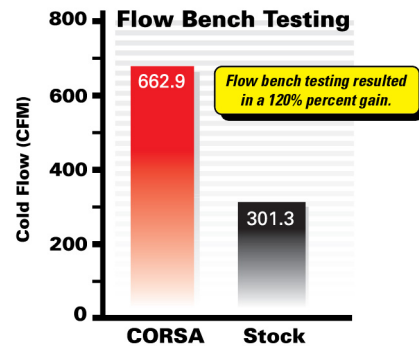

PROUDLY DESIGNED AND MANUFACTURED IN THE USA.